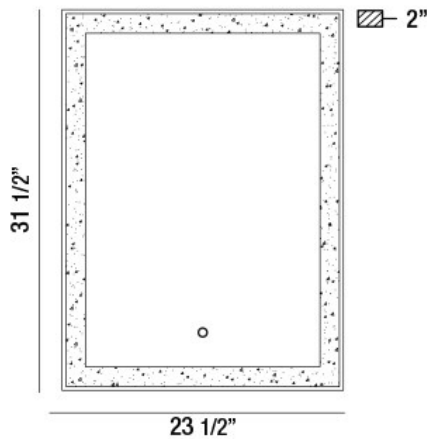

PROJECT INFORMATION

Job Name: Date: Type:

Comments: