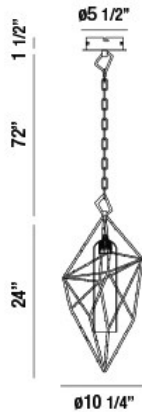

VERDINO, 10" ROUND PENDANT

PRODUCT DETAILS

No.	:	33758-015
Product Color	:	ROSE GOLD
Product Material	:	METAL
Shade / Accent Colour	:	CLEAR
Shade / Accent Material	:	TEXTURED GLASS
Diameter	:	10.25"
Height	:	24"
Overall Height	:	97.5"
Weight	:	7.7lbs

LIGHT SOURCE DETAILS

Light Source Type	:	INTEGRATED LED
Input Voltage	:	120V
Bulb Voltage	:	120V
Socket Type	:	LED
Total Wattage	:	5W
Delivered Lumens	:	390lm
Kelvin	:	4000K
CRI	:	90+
Dimmable	:	Yes

OPTIONS AVAILABLE

ITEM NO.	FINISH	SHADE
33758-015	ROSE GOLD	CLEAR

TECHNICAL DETAILS

Hanging Support Type	:	CHAIN
Hanging Support Length	:	72"
Canopy / Backplate Height	:	1.5"
Canopy / Backplate Dia.	:	5.5"
Location	:	DRY
Approval	:	