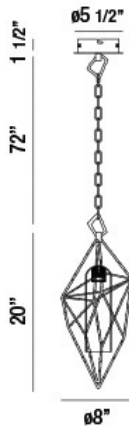

VERDINO, 8" ROUND PENDANT

PRODUCT DETAILS

No.	:	33757-018
Product Color	:	ROSE GOLD
Product Material	:	METAL
Shade / Accent Colour	:	CLEAR
Shade / Accent Material	:	TEXTURED GLASS
Diameter	:	8"
Height	:	20"
Overall Height	:	93.5"
Weight	:	5.7lbs

LIGHT SOURCE DETAILS

Light Source Type	:	INTEGRATED LED
Input Voltage	:	120V
Bulb Voltage	:	120V
Socket Type	:	LED
Total Wattage	:	5W
Delivered Lumens	:	540lm
Kelvin	:	4000K
CRI	:	90+
Dimmable	:	Yes

OPTIONS AVAILABLE

ITEM NO.	FINISH	SHADE
33757-018	ROSE GOLD	CLEAR

TECHNICAL DETAILS

Hanging Support Type	:	CHAIN
Hanging Support Length	:	72"
Canopy / Backplate Height	:	1.5"
Canopy / Backplate Dia.	:	5.5"
Location	:	DRY
Approval	:	