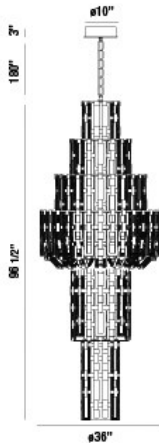

## VIVIANA, 36" ROUND CHANDELIER

### PRODUCT DETAILS

No.	:	33741-017
Product Color	:	CHROME
Product Material	:	METAL
Shade / Accent Colour	:	CLEAR
Shade / Accent Material	:	HAND PRESSED GLASS
Diameter	:	36"
Height	:	96.5"
Overall Height	:	279.5"
Weight	:	243.5lbs

### LIGHT SOURCE DETAILS

Number of Bulbs	:	26
Light Source	:	Incandescent
Light Source Type	:	B10
Input Voltage	:	120V
Bulb Voltage	:	120V
Socket Type	:	E12
Wattage	:	40W
Total Wattage	:	1040W
Bulb Included	:	No
Dimmable	:	Yes

### TECHNICAL DETAILS

Hanging Support Type	:	CHAIN
Hanging Support Length	:	180"
Canopy / Backplate Height	:	3"
Canopy / Backplate Dia.	:	10"
Location	:	DRY
Approval	:	