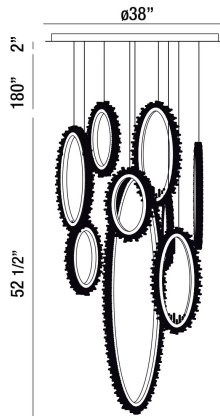

SCOPPIA, 38" ROUND CHANDELIER

PRODUCT DETAILS

No.	:	33732-015
Product Color	:	CHROME
Product Material	:	METAL
Shade / Accent Colour	:	CLEAR
Shade / Accent Material	:	MULTIPLE FACET CRYSTAL BEADS
Diameter	:	38"
Height	:	52.5"
Overall Height	:	234.5"
Weight	:	50lbs

LIGHT SOURCE DETAILS

Light Source Type	:	INTEGRATED LED
Input Voltage	:	120V
Bulb Voltage	:	120V
Socket Type	:	LED
Total Wattage	:	213W
Delivered Lumens	:	1735lm
Kelvin	:	3500K
CRI	:	90+
Dimmable	:	Yes

OPTIONS AVAILABLE

ITEM NO.	FINISH	SHADE
33732-015	CHROME	CLEAR

TECHNICAL DETAILS

Hanging Support Type	:	AIRCRAFT CABLE
Hanging Support Length	:	180"
Canopy / Backplate Height	:	2"
Canopy / Backplate Dia.	:	38"
Location	:	DRY
Approval	:	