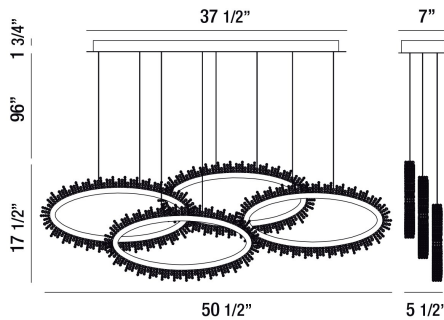

SCOPPIA, 51" LINEAR CHANDELIER

PRODUCT DETAILS

No.	:	33731-018
Product Color	:	CHROME
Product Material	:	METAL
Shade / Accent Colour	:	CLEAR
Shade / Accent Material	:	MULTIPLE FACET CRYSTAL BEADS
Length	:	50.5"
Width	:	5.5"
Height	:	17.5"
Overall Height	:	115.25"
Weight	:	19.8lbs

LIGHT SOURCE DETAILS

Light Source Type	:	INTEGRATED LED
Input Voltage	:	120V
Bulb Voltage	:	120V
Socket Type	:	LED
Total Wattage	:	92W
Delivered Lumens	:	1375lm
Kelvin	:	3500K
CRI	:	90+
Dimmable	:	Yes

OPTIONS AVAILABLE

ITEM NO.	FINISH	SHADE
33731-018	CHROME	CLEAR

TECHNICAL DETAILS

Hanging Support Type	:	AIRCRAFT CABLE
Hanging Support Length	:	96"
Canopy / Backplate Length	:	37.5"
Canopy / Backplate Height	:	1.75"
Canopy / Backplate Width	:	7"
Location	:	DRY
Approval	:	