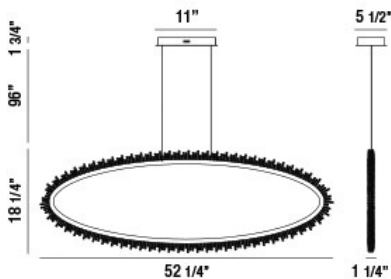

SCOPPIA, 52" OVAL CHANDELIER

PRODUCT DETAILS

No.	:	33730-011
Product Color	:	CHROME
Product Material	:	METAL
Shade / Accent Colour	:	CLEAR
Shade / Accent Material	:	MULTIPLE FACET CRYSTAL BEADS
Length	:	52.25"
Width	:	1.25"
Height	:	18.25"
Overall Height	:	116"
Weight	:	11lbs

ITEM NO.	FINISH	SHADE
33730-011	CHROME	CLEAR

TECHNICAL DETAILS

Hanging Support Type	:	AIRCRAFT CABLE
Hanging Support Length	:	96"
Canopy / Backplate Length	:	11"
Canopy / Backplate Height	:	1.75"
Canopy / Backplate Width	:	5.5"
Location	:	DRY
Approval	:	