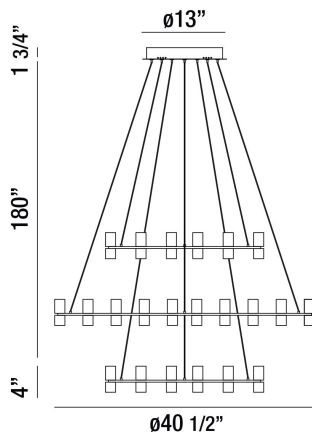

NETTO, 41" ROUND CHANDELIER

PRODUCT DETAILS

No.	:	33726-014
Product Color	:	CHROME
Product Material	:	METAL
Shade / Accent Colour	:	CLEAR
Shade / Accent Material	:	ACRYLIC
Diameter	:	40.5"
Height	:	4"
Overall Height	:	193.75"
Weight	:	22lbs

LIGHT SOURCE DETAILS

Light Source Type	:	INTEGRATED LED
Input Voltage	:	120V
Bulb Voltage	:	120V
Socket Type	:	LED
Total Wattage	:	132W
Delivered Lumens	:	7920lm
Kelvin	:	3000K
CRI	:	90+
Dimmable	:	Yes

OPTIONS AVAILABLE

ITEM NO.	FINISH	SHADE
33726-014	CHROME	CLEAR

TECHNICAL DETAILS

Hanging Support Type	:	AIRCRAFT CABLE
Hanging Support Length	:	180"
Canopy / Backplate Height	:	1.75"
Canopy / Backplate Dia.	:	13"
Location	:	DRY
Approval	:	