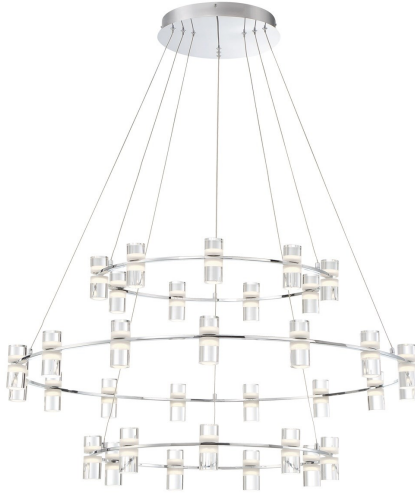

NETTO, 41" ROUND CHANDELIER

PRODUCT DETAILS

No.	:	33726-014
Product Color	:	CHROME
Product Material	:	METAL
Shade / Accent Colour	:	CLEAR
Shade / Accent Material	:	ACRYLIC
Diameter	:	40.5"
Height	:	4"
Overall Height	:	193.75"
Weight	:	22lbs

LIGHT SOURCE DETAILS

Light Source Type	:	INTEGRATED LED
Input Voltage	:	120V
Bulb Voltage	:	120V
Socket Type	:	LED
Total Wattage	:	132W
Delivered Lumens	:	7920lm
Kelvin	:	3000K
CRI	:	90+
Dimmable	:	Yes

OPTIONS AVAILABLE

ITEM NO.	FINISH	SHADE
33726-014	CHROME	CLEAR

TECHNICAL DETAILS

Hanging Support Type	:	AIRCRAFT CABLE
Hanging Support Length	:	180"
Canopy / Backplate Height	:	1.75"
Canopy / Backplate Dia.	:	13"
Location	:	DRY
Approval	:	