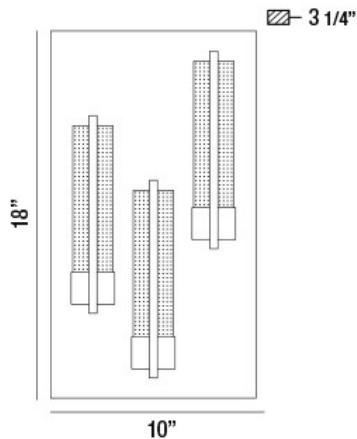

### PRODUCT DETAILS

No.	:	33693-019
Product Color	:	ANTIQUED SILVER
Shade / Accent Colour	:	SEEDED GLASS
Width	:	10"
Height	:	18"
Ext	:	3.25"
Weight	:	17.2lbs

### TECHNICAL DETAILS

Canopy / Backplate Length	:	18"
Canopy / Backplate Height	:	0.75"
Canopy / Backplate Width	:	10"
Driver	:	ZEGA
IP Rating	:	54
Location	:	WET
Approval	:	
Title 24	:	Yes