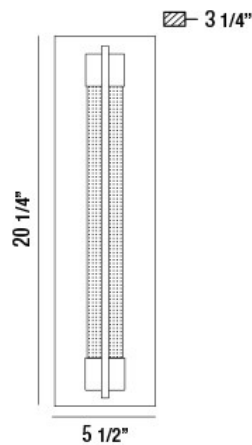

PARI, LED OUTDOOR WALL SCONCE

PRODUCT DETAILS

No.	:	33692-012
Product Color	:	ANTIQUÉ SILVER
Shade / Accent Colour	:	SEEDED GLASS
Width	:	5.5"
Height	:	20.25"
Ext	:	3.25"
Weight	:	10.8lbs

LIGHT SOURCE DETAILS

Light Source Type	:	INTEGRATED LED
Input Voltage	:	120V
Bulb Voltage	:	120V
Socket Type	:	LED
Total Wattage	:	10W
Initial Lumens	:	800lm
Kelvin	:	3000K
CRI	:	90+
Dimmable	:	Yes

OPTIONS AVAILABLE

ITEM NO.	FINISH	SHADE
33692-012	ANTIQUÉ SILVER	SEEDED GLASS

TECHNICAL DETAILS

Canopy / Backplate Length	:	20.5"
Canopy / Backplate Height	:	0.75"
Canopy / Backplate Width	:	5.5"
Driver	:	ZEGA
IP Rating	:	54
Location	:	WET
Approval	:	
Title 24	:	Yes

PROJECT INFORMATION