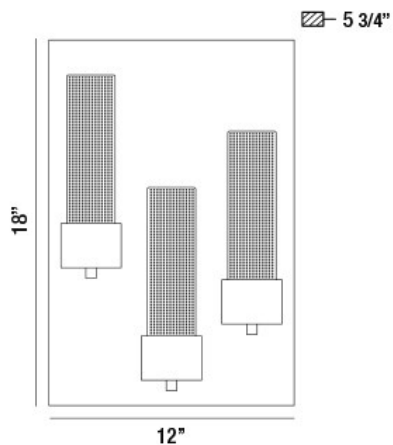

SOLATO, LED OUTDOOR WALL SCONCE

PRODUCT DETAILS

No.	:	33690-018
Product Color	:	BLACK
Shade / Accent Colour	:	SEEDED GLASS
Width	:	12"
Height	:	18"
Ext	:	5.75"
Weight	:	14.3lbs

LIGHT SOURCE DETAILS

Light Source Type	:	INTEGRATED LED
Input Voltage	:	120V
Bulb Voltage	:	120V
Socket Type	:	LED
Total Wattage	:	13.5W
Initial Lumens	:	1200lm
Kelvin	:	3000K
CRI	:	90+
Dimmable	:	Yes

OPTIONS AVAILABLE

ITEM NO.	FINISH	SHADE
33690-018	BLACK	SEEDED GLASS

TECHNICAL DETAILS

Canopy / Backplate Length	:	18"
Canopy / Backplate Height	:	0.75"
Canopy / Backplate Width	:	12"
Driver	:	ZEGA
IP Rating	:	54
Location	:	WET
Approval	:	
Title 24	:	Yes