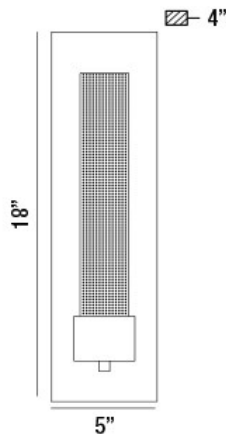

SOLATO, LED OUTDOOR WALL SCONCE

PRODUCT DETAILS

No.	:	33689-012
Product Color	:	BLACK
Shade / Accent Colour	:	SEEDED GLASS
Width	:	5"
Height	:	18"
Ext	:	4"
Weight	:	5.7lbs

LIGHT SOURCE DETAILS

Light Source Type	:	INTEGRATED LED
Input Voltage	:	120V
Bulb Voltage	:	120V
Socket Type	:	LED
Total Wattage	:	7.5W
Delivered Lumens	:	225lm
Kelvin	:	3000K
CRI	:	90+
Dimmable	:	Yes

OPTIONS AVAILABLE

ITEM NO.	FINISH	SHADE
33689-012	BLACK	SEEDED GLASS

TECHNICAL DETAILS

Canopy / Backplate Length	:	18"
Canopy / Backplate Height	:	0.75"
Canopy / Backplate Width	:	5"
Driver	:	ZEGA
IP Rating	:	54
Location	:	WET
Approval	:	
Title 24	:	Yes