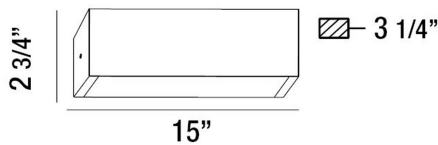

ANELLO, WALL MOUNT

PRODUCT DETAILS

No.	:	32121-018
Product Color	:	CHROME
Product Material	:	METAL
Shade / Accent Colour	:	FROSTED
Shade / Accent Material	:	GLASS
Width	:	15"
Height	:	2.75"
Ext	:	3.25"
Weight	:	11lbs

LIGHT SOURCE DETAILS

Light Source Type	:	INTEGRATED LED
Input Voltage	:	120V
Bulb Voltage	:	120V
Total Wattage	:	12W
Delivered Lumens	:	550lm
Kelvin	:	3000K
CRI	:	80+
Dimmable	:	Yes

OPTIONS AVAILABLE

ITEM NO.	FINISH	SHADE
32121-018	CHROME	FROSTED

TECHNICAL DETAILS

Mounting	:	Up or Down
Approval	:	

PROJECT INFORMATION

Job Name: Date: Type:

Comments: