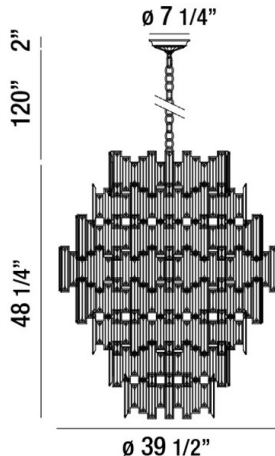

## VIENNA, 40" ROUND CHANDELIER

### PRODUCT DETAILS

No.	:	31889-018
Product Color	:	CHROME
Product Material	:	METAL
Shade / Accent Colour	:	AMBER
Shade / Accent Material	:	CRYSTAL
Diameter	:	39.5"
Height	:	48.25"
Overall Height	:	172.25"
Weight	:	190lbs

### TECHNICAL DETAILS

Hanging Support Type	:	CHAIN
Hanging Support Length	:	120"
Canopy / Backplate Height	:	4"
Canopy / Backplate Dia.	:	7.25"
Location	:	DRY
Approval	:	