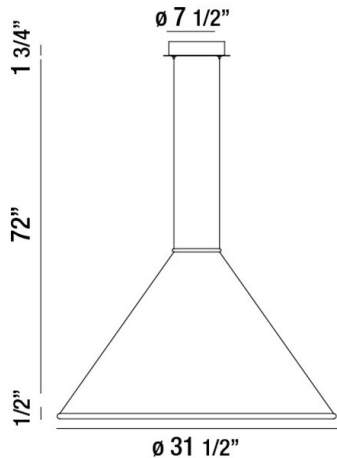

## VALLEY, 32" ROUND PENDANT

### PRODUCT DETAILS

No.	:	31860-017
Product Color	:	CHROME
Product Material	:	METAL
Shade / Accent Colour	:	OPAL WHITE
Shade / Accent Material	:	ACRYLIC
Diameter	:	31.5"
Height	:	0.5"
Overall Height	:	74.25"
Weight	:	4.2lbs

### TECHNICAL DETAILS

Light Direction	:	Down
Hanging Support Type	:	AIRCRAFT CABLE
Hanging Support Length	:	72"
Canopy / Backplate Height	:	1.75"
Canopy / Backplate Dia.	:	7.5"
Adjustable Lamp Head	:	No
Location	:	DRY
Approval	:	