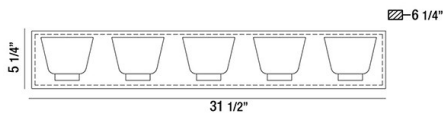

### PRODUCT DETAILS

No.	:	31803-014
Product Color	:	CHROME
Product Material	:	METAL
Shade / Accent Colour	:	FROSTED/CLEAR
Shade / Accent Material	:	GLASS
Width	:	31.5"
Height	:	5.25"
Ext	:	6.25"
Weight	:	12.9lbs

### TECHNICAL DETAILS

Canopy / Backplate Length	:	31.5"
Canopy / Backplate Height	:	1.406"
Canopy / Backplate Width	:	5"
Adjustable Lamp Head	:	No
Mounting	:	Up
Approval	:	