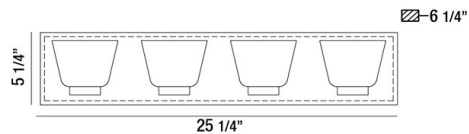

TRENT, 25" VANITY LIGHT

PRODUCT DETAILS

No.	:	31802-017
Product Color	:	CHROME
Product Material	:	METAL
Shade / Accent Colour	:	FROSTED/CLEAR
Shade / Accent Material	:	GLASS
Width	:	25.25"
Height	:	5.25"
Ext	:	6.25"
Weight	:	10.2lbs

LIGHT SOURCE DETAILS

Light Source Type	:	INTEGRATED LED
Input Voltage	:	120V
Bulb Voltage	:	120V
Total Wattage	:	28W
Initial Lumens	:	2220lm
Kelvin	:	3000K
CRI	:	80+
Dimmable	:	Yes

OPTIONS AVAILABLE

ITEM NO.	FINISH	SHADE
31802-017	CHROME	FROSTED/CLEAR

TECHNICAL DETAILS

Canopy / Backplate Length	:	25.188"
Canopy / Backplate Height	:	1.188"
Canopy / Backplate Width	:	5.094"
Adjustable Lamp Head	:	No
Mounting	:	Up
Approval	:	

PROJECT INFORMATION

Job Name: Date: Type: