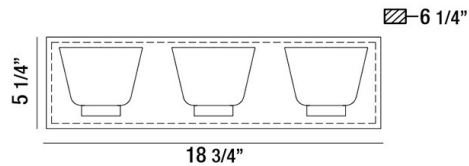

### PRODUCT DETAILS

No.	:	31801-010
Product Color	:	CHROME
Product Material	:	METAL
Shade / Accent Colour	:	FROSTED/CLEAR
Shade / Accent Material	:	GLASS
Width	:	18.75"
Height	:	5.25"
Ext	:	6.25"
Weight	:	7.5lbs

### TECHNICAL DETAILS

Canopy / Backplate Length	:	18.688"
Canopy / Backplate Height	:	1.188"
Canopy / Backplate Width	:	5.094"
Adjustable Lamp Head	:	No
Mounting	:	Up
Approval	:	