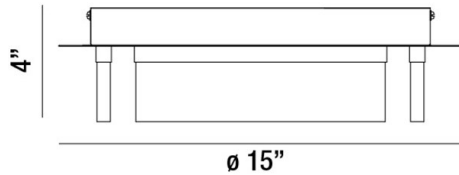

BRIA, 15" CEILING MOUNT

OPTIONS AVAILABLE

ITEM NO.	FINISH	SHADE
31799-010	CHROME	OPAL WHITE

PRODUCT DETAILS

No.	:	31799-010
Product Color	:	CHROME
Product Material	:	METAL
Shade / Accent Colour	:	OPAL WHITE
Shade / Accent Material	:	ACRYLIC
Diameter	:	15"
Height	:	4"
Weight	:	5.5lbs

LIGHT SOURCE DETAILS

Light Source Type	:	INTEGRATED LED
Input Voltage	:	120V
Bulb Voltage	:	120V
Total Wattage	:	32W
Delivered Lumens	:	2285lm
Kelvin	:	3000K
CRI	:	80+
Dimmable	:	Yes

TECHNICAL DETAILS

Canopy / Backplate Height	:	1.25"
Canopy / Backplate Dia.	:	12.625"
Adjustable Lamp Head	:	No
Approval	:	