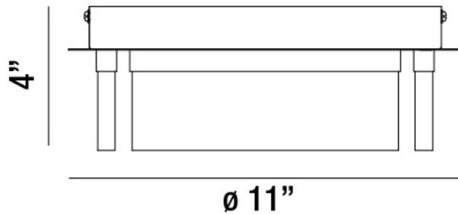

BRIA, 11" CEILING MOUNT

PRODUCT DETAILS

No.	:	31798-013
Product Color	:	CHROME
Product Material	:	METAL
Shade / Accent Colour	:	OPAL WHITE
Shade / Accent Material	:	ACRYLIC
Diameter	:	11"
Height	:	4"
Weight	:	3.9lbs

LIGHT SOURCE DETAILS

Light Source Type	:	INTEGRATED LED
Input Voltage	:	120V
Bulb Voltage	:	120V
Total Wattage	:	24W
Delivered Lumens	:	1600lm
Kelvin	:	3000K
CRI	:	80+
Dimmable	:	Yes

OPTIONS AVAILABLE

ITEM NO.	FINISH	SHADE
31798-013	CHROME	OPAL WHITE

TECHNICAL DETAILS

Canopy / Backplate Height	:	1.188"
Canopy / Backplate Dia.	:	11"
Adjustable Lamp Head	:	No
Approval	:	

PROJECT INFORMATION

Job Name: Date: Type:

Comments: