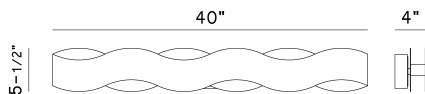

### PRODUCT DETAILS

No.	:	31785-013
Product Color	:	BRONZE
Product Material	:	METAL
Height	:	5.5"
Ext	:	4"
Weight	:	8.8lbs

### TECHNICAL DETAILS

Canopy / Backplate Length	:	10.25"
Canopy / Backplate Height	:	1.625"
Canopy / Backplate Width	:	4.25"
Adjustable Lamp Head	:	No
Location	:	Damp
Approval	:	