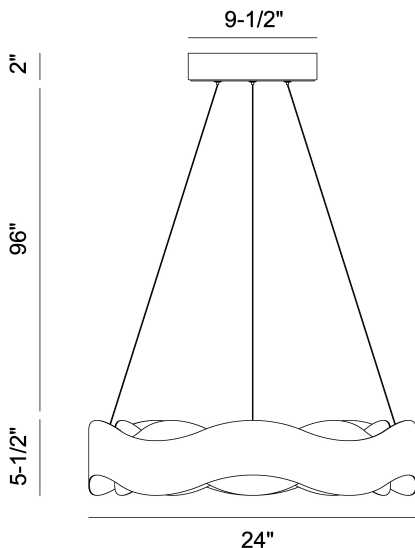

VAUGHAN, VAUGHAN, LED CHANDELIER, MED

PRODUCT DETAILS

No.	:	31783-019
Product Color	:	BRONZE
Product Material	:	METAL
Shade / Accent Colour	:	BRONZE/GOLD
Shade / Accent Material	:	METAL WAVES
Diameter	:	24"
Height	:	5.5"
Overall Height	:	103"
Weight	:	19.3lbs

ITEM NO.	FINISH	SHADE
31783-019	BRONZE Black/ Vintage	BRONZE/GOLD
31783-024	Nickel	NA

TECHNICAL DETAILS

Light Direction	:	Up and Down
Hanging Support Type	:	AIRCRAFT CABLE
Hanging Support Length	:	96"
Rods Included	:	No
Canopy / Backplate Height	:	2"
Canopy / Backplate Dia.	:	9.5"
Adjustable Lamp Head	:	No
Location	:	Dry
Approval	:	