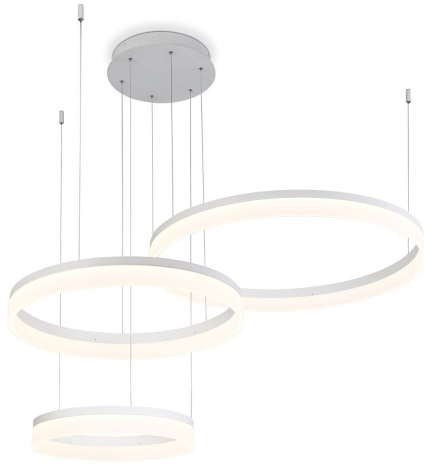

MINUTA, 48" ROUND CHANDELIER

PRODUCT DETAILS

No.	:	31779-012
Product Color	:	SAND WHITE
Product Material	:	ALUMINUM
Shade / Accent Colour	:	FROSTED
Shade / Accent Material	:	ACRYLIC
Diameter	:	47.75"
Height	:	2.75"
Overall Height	:	76.75"
Weight	:	21.3lbs

LIGHT SOURCE DETAILS

Light Source Type	:	INTEGRATED LED
Input Voltage	:	120V
Bulb Voltage	:	120V
Socket Type	:	LED
Total Wattage	:	106W
Delivered Lumens	:	4800lm
Kelvin	:	3000K
CRI	:	80+
Dimmable	:	Yes

OPTIONS AVAILABLE

ITEM NO.	FINISH	SHADE
31779-012	SAND WHITE	FROSTED
31779-029	BRONZE	FROSTED

TECHNICAL DETAILS

Light Direction	:	Down
Hanging Support Type	:	AIRCRAFT CABLE
Hanging Support Length	:	72"
Canopy / Backplate Height	:	2"
Canopy / Backplate Dia.	:	13"
Adjustable Lamp Head	:	No
Approval	:	