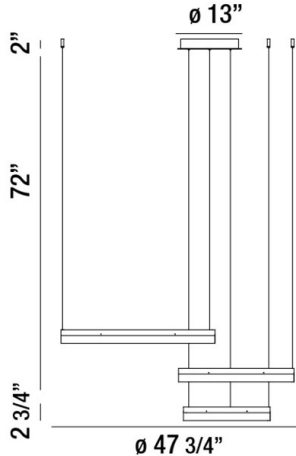

MINUTA, 48" ROUND CHANDELIER

PRODUCT DETAILS

No.	:	31779-012
Product Color	:	SAND WHITE
Product Material	:	ALUMINUM
Shade / Accent Colour	:	FROSTED
Shade / Accent Material	:	ACRYLIC
Diameter	:	47.75"
Height	:	2.75"
Overall Height	:	76.75"
Weight	:	21.3lbs

OPTIONS AVAILABLE

ITEM NO.	FINISH	SHADE
31779-012	SAND WHITE	FROSTED
31779-029	BRONZE	FROSTED

TECHNICAL DETAILS

Light Direction	:	Down
Hanging Support Type	:	AIRCRAFT CABLE
Hanging Support Length	:	72"
Canopy / Backplate Height	:	2"
Canopy / Backplate Dia.	:	13"
Adjustable Lamp Head	:	No
Approval	:	