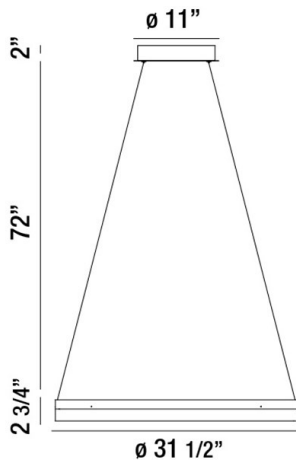

MINUTA, 32" ROUND CHANDELIER

PRODUCT DETAILS

No.	:	31778-022
Product Color	:	BRONZE
Product Material	:	ALUMINUM
Shade / Accent Colour	:	FROSTED
Shade / Accent Material	:	ACRYLIC
Diameter	:	31.5"
Height	:	2.75"
Overall Height	:	76.75"
Weight	:	12.1lbs

ITEM NO. 31778-022	FINISH BRONZE	SHADE FROSTED
------------------------------	-------------------------	-------------------------

TECHNICAL DETAILS

Light Direction	:	Down
Hanging Support Type	:	AIRCRAFT CABLE
Hanging Support Length	:	72"
Canopy / Backplate Height	:	2"
Canopy / Backplate Dia.	:	11"
Adjustable Lamp Head	:	No
Approval	:	