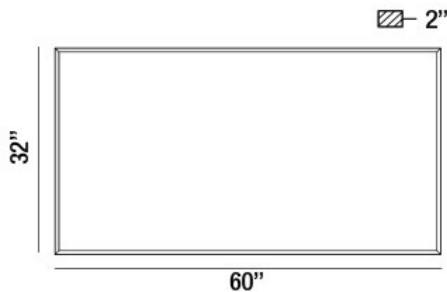

PROJECT INFORMATION

Job Name: Date: Type:

Comments: