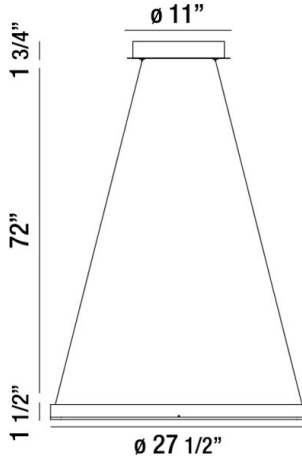

SPUNTO, 28" ROUND CHANDELIER

OPTIONS AVAILABLE

ITEM NO.
31471-015
31471-027

FINISH
SILVER
MATTE BLACK

SHADE
OPAL WHITE
OPAL WHITE

PRODUCT DETAILS

No.	:	31471-015
Product Color	:	SILVER
Product Material	:	METAL
Shade / Accent Colour	:	OPAL WHITE
Shade / Accent Material	:	ACRYLIC
Diameter	:	27.5"
Height	:	1.5"
Overall Height	:	75.25"
Weight	:	9.5lbs

LIGHT SOURCE DETAILS

Light Source Type	:	INTEGRATED LED
Input Voltage	:	120V
Bulb Voltage	:	120V
Socket Type	:	LED
Total Wattage	:	48W
Delivered Lumens	:	1900lm
Kelvin	:	3000K
CRI	:	80+
Dimmable	:	Yes

TECHNICAL DETAILS

Light Direction	:	Down
Hanging Support Type	:	AIRCRAFT CABLE
Hanging Support Length	:	72"
Canopy / Backplate Height	:	1.75"
Canopy / Backplate Dia.	:	11"
Adjustable Lamp Head	:	No
Location	:	DRY
Approval	:	