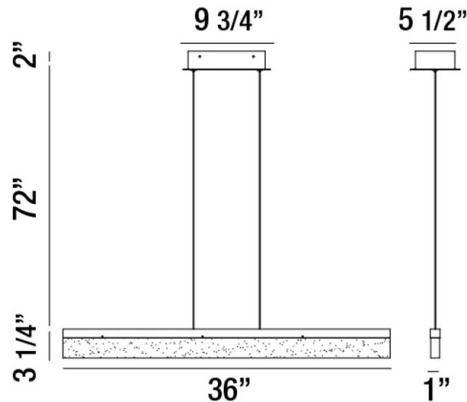

## TUNNEL, 36" LINEAR PENDANT

### PRODUCT DETAILS

No.	:	31467-023
Product Color	:	WHITE
Product Material	:	ALUMINUM
Shade / Accent Colour	:	FROSTED
Shade / Accent Material	:	ACRYLIC
Length	:	36"
Width	:	1"
Height	:	3.25"
Overall Height	:	77.25"
Weight	:	9.6lbs

### TECHNICAL DETAILS

Light Direction	:	Down
Hanging Support Type	:	AIRCRAFT CABLE
Hanging Support Length	:	72"
Canopy / Backplate Length	:	9.75"
Canopy / Backplate Height	:	2"
Canopy / Backplate Width	:	5.5"
Adjustable Lamp Head	:	No
Location	:	DRY
Approval	:	