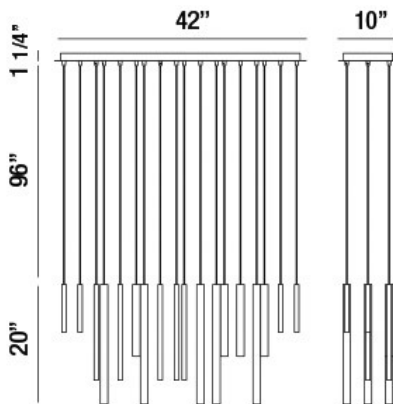

## SANTANA, 42" LINEAR CHANDELIER

### PRODUCT DETAILS

No.	:	31446-013
Product Color	:	BLACK
Product Material	:	METAL
Shade / Accent Colour	:	BLACK
Shade / Accent Material	:	METAL EXTRUDED TUBES
Length	:	42"
Width	:	10"
Height	:	20"
Overall Height	:	117.25"
Weight	:	26.6lbs

### TECHNICAL DETAILS

Light Direction	:	Down
Hanging Support Type	:	WIRE
Hanging Support Length	:	96"
Canopy / Backplate Length	:	42"
Canopy / Backplate Height	:	1.25"
Canopy / Backplate Width	:	10"
Adjustable Lamp Head	:	No
Location	:	DRY
Approval	:	
Title 24	:	Yes