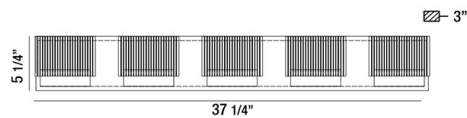

SONIC, 37" VANITY LIGHT

PRODUCT DETAILS

No.	:	31441-018
Product Color	:	CHROME
Product Material	:	METAL
Shade / Accent Colour	:	CLEAR
Shade / Accent Material	:	ETCHED GLASS
Width	:	37.25"
Height	:	5.25"
Ext	:	3"
Weight	:	8.5lbs

LIGHT SOURCE DETAILS

Light Source Type	:	INTEGRATED LED
Input Voltage	:	120V
Bulb Voltage	:	120V
Total Wattage	:	30W
Delivered Lumens	:	1350lm
Kelvin	:	4000K
CRI	:	80+
Dimmable	:	Yes

OPTIONS AVAILABLE

ITEM NO.	FINISH	SHADE
31441-018	CHROME	CLEAR

TECHNICAL DETAILS

Canopy / Backplate Length	:	35.438"
Canopy / Backplate Height	:	1.375"
Canopy / Backplate Width	:	4.344"
Adjustable Lamp Head	:	No
Approval	:	

PROJECT INFORMATION

 Job Name: Date: Type: