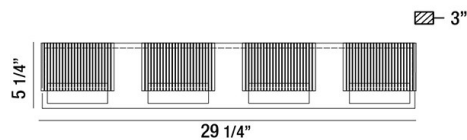

### PRODUCT DETAILS

No.	:	31440-011
Product Color	:	CHROME
Product Material	:	METAL
Shade / Accent Colour	:	CLEAR
Shade / Accent Material	:	ETCHED GLASS
Width	:	29.5"
Height	:	5.25"
Ext	:	3"
Weight	:	6.8lbs

### TECHNICAL DETAILS

Canopy / Backplate Length	:	27.563"
Canopy / Backplate Height	:	1.375"
Canopy / Backplate Width	:	4.344"
Adjustable Lamp Head	:	No
Approval	:	