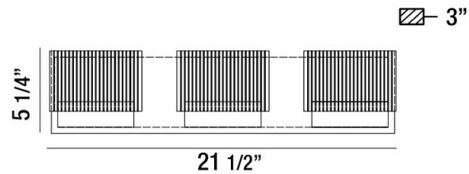

### PRODUCT DETAILS

No.	:	31439-015
Product Color	:	CHROME
Product Material	:	METAL
Shade / Accent Colour	:	CLEAR
Shade / Accent Material	:	ETCHED GLASS
Width	:	21.5"
Height	:	5.25"
Ext	:	3"
Weight	:	5lbs

### TECHNICAL DETAILS

Canopy / Backplate Length	:	19.688"
Canopy / Backplate Height	:	1.375"
Canopy / Backplate Width	:	4.344"
Adjustable Lamp Head	:	No
Approval	:	