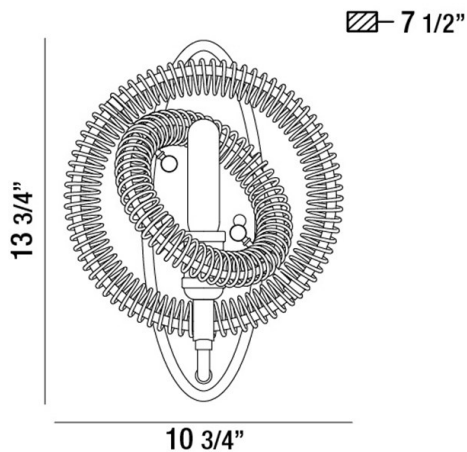

### PRODUCT DETAILS

No.	:	31385-015
Product Color	:	VINTAGE BRONZE
Product Material	:	METAL
Width	:	10.75"
Height	:	13.75"
Ext	:	7.5"
Weight	:	5lbs

### TECHNICAL DETAILS

Canopy / Backplate Length	:	13.75"
Canopy / Backplate Height	:	0.875"
Canopy / Backplate Width	:	4.75"
Adjustable Lamp Head	:	No
Mounting	:	Up
Location	:	DRY
Approval	:	