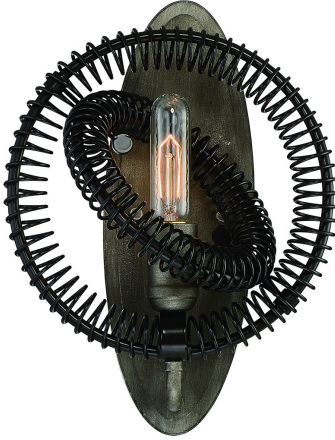

## ORBITA, WALL MOUNT

### PRODUCT DETAILS

No.	:	31385-015
Product Color	:	VINTAGE BRONZE
Product Material	:	METAL
Width	:	10.75"
Height	:	13.75"
Ext	:	7.5"
Weight	:	5lbs

### LIGHT SOURCE DETAILS

Number of Bulbs	:	1
Light Source	:	Incandescent
Light Source Type	:	EDISON
Input Voltage	:	120V
Bulb Voltage	:	120V
Socket Type	:	E26
Wattage	:	60W
Total Wattage	:	60W
Bulb Included	:	Yes
Dimmable	:	Yes

### TECHNICAL DETAILS

Canopy / Backplate Length	:	13.75"
Canopy / Backplate Height	:	0.875"
Canopy / Backplate Width	:	4.75"
Adjustable Lamp Head	:	No
Mounting	:	Up
Location	:	DRY
Approval	:	