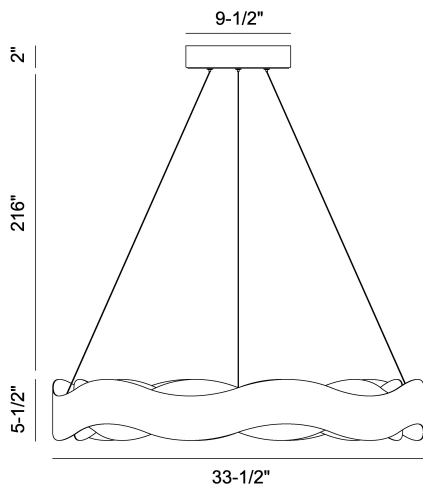

PROJECT INFORMATION

Job Name: Date: Type:

Comments: