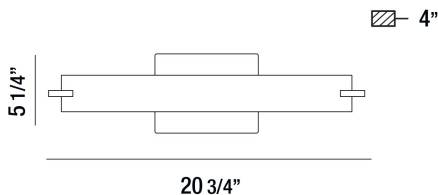

ZUMA, WALL MOUNT

PRODUCT DETAILS

No.	:	30179-011
Product Color	:	CHROME
Product Material	:	METAL
Shade / Accent Colour	:	FROSTED
Shade / Accent Material	:	GLASS
Width	:	20.75"
Height	:	5.25"
Ext	:	4"
Weight	:	2.9lbs

LIGHT SOURCE DETAILS

Light Source Type	:	INTEGRATED LED
Input Voltage	:	120V
Bulb Voltage	:	120V
Total Wattage	:	15W
Delivered Lumens	:	1350lm
Kelvin	:	3200K
CRI	:	80+
Dimmable	:	Yes

OPTIONS AVAILABLE

ITEM NO.	FINISH	SHADE
30179-011	CHROME	FROSTED
30179-028	SATIN NICKEL	FROSTED

TECHNICAL DETAILS

Light Direction	:	Up and Down
Canopy / Backplate Length	:	4.34"
Canopy / Backplate Height	:	1.375"
Canopy / Backplate Width	:	4.34"
Adjustable Lamp Head	:	No
Mounting	:	Up or Down
Location	:	DRY
Approval	:	