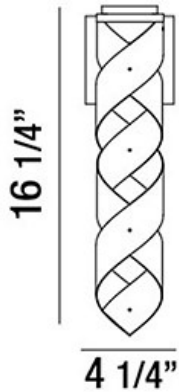

BANDERIA, WALL MOUNT

PRODUCT DETAILS

No.	:	30085-015
Product Color	:	BRONZE
Product Material	:	METAL
Shade / Accent Colour	:	BRONZE/GOLD
Shade / Accent Material	:	METAL RIBBONS
Width	:	4.25"
Height	:	16.25"
Ext	:	4.25"
Weight	:	2.4lbs

FINISH
BRONZE

SHADE
BRONZE/GOLD

 4 1/4"

TECHNICAL DETAILS

Adjustable Lamp Head	:	No
Approval	:	

PROJECT INFORMATION

Job Name: Date: Type:

Comments: