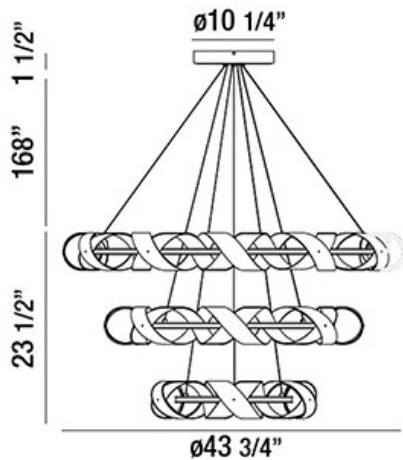

BANDERIA, 44" ROUND CHANDELIER

PRODUCT DETAILS

No.	:	30082-014
Product Color	:	BRONZE
Product Material	:	METAL
Shade / Accent Colour	:	BRONZE/GOLD
Shade / Accent Material	:	METAL RIBBONS
Diameter	:	43.75"
Height	:	23.5"
Overall Height	:	193"
Weight	:	27lbs

LIGHT SOURCE DETAILS

Light Source Type	:	INTEGRATED LED
Input Voltage	:	120V
Bulb Voltage	:	120V
Socket Type	:	LED
Total Wattage	:	120W
Delivered Lumens	:	3460lm
Kelvin	:	3000K
CRI	:	80+
Dimmable	:	Yes

OPTIONS AVAILABLE

ITEM NO.	FINISH	SHADE
30082-014	BRONZE	BRONZE/GOLD

TECHNICAL DETAILS

Light Direction	:	Down
Hanging Support Type	:	AIRCRAFT CABLE
Hanging Support Length	:	168"
Canopy / Backplate Height	:	1.5"
Canopy / Backplate Dia.	:	10.25"
Adjustable Lamp Head	:	No
Location	:	DRY
Approval	:	