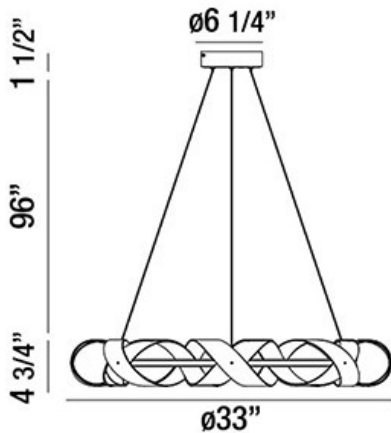

BANDERIA, 33" ROUND CHANDELIER

PRODUCT DETAILS

No.	:	30080-010
Product Color	:	BRONZE
Product Material	:	METAL
Shade / Accent Colour	:	BRONZE/GOLD
Shade / Accent Material	:	METAL RIBBONS
Diameter	:	33"
Height	:	4.75"
Overall Height	:	102.25"
Weight	:	9.6lbs

LIGHT SOURCE DETAILS

Light Source Type	:	INTEGRATED LED
Input Voltage	:	120V
Bulb Voltage	:	120V
Socket Type	:	LED
Total Wattage	:	40W
Delivered Lumens	:	815lm
Kelvin	:	3000K
CRI	:	80+
Dimmable	:	Yes

OPTIONS AVAILABLE

ITEM NO. 30080-010	FINISH BRONZE	SHADE BRONZE/GOLD
------------------------------	-------------------------	-----------------------------

TECHNICAL DETAILS

Light Direction	:	Down
Hanging Support Type	:	AIRCRAFT CABLE
Hanging Support Length	:	96"
Canopy / Backplate Height	:	1.5"
Canopy / Backplate Dia.	:	6.25"
Adjustable Lamp Head	:	No
Location	:	DRY
Approval	:	