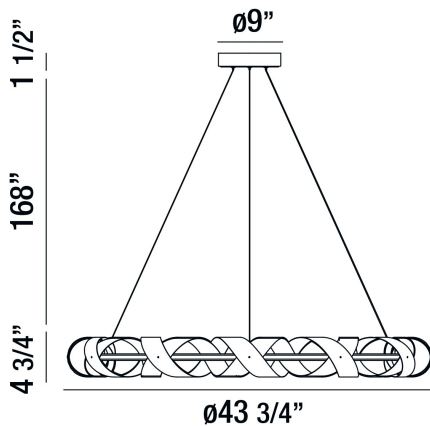

## BANDERIA, 44" ROUND CHANDELIER

### PRODUCT DETAILS

No.	:	30079-014
Product Color	:	BRONZE
Product Material	:	METAL
Shade / Accent Colour	:	BRONZE/GOLD
Shade / Accent Material	:	METAL RIBBONS
Diameter	:	43.75"
Height	:	4.75"
Overall Height	:	174.25"
Weight	:	12.5lbs

### TECHNICAL DETAILS

Light Direction	:	Down
Hanging Support Type	:	AIRCRAFT CABLE
Hanging Support Length	:	168"
Canopy / Backplate Height	:	1.5"
Canopy / Backplate Dia.	:	9"
Adjustable Lamp Head	:	No
Approval	:	