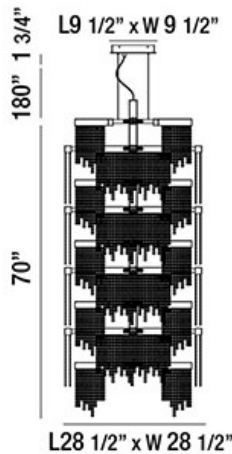

ROSSI, 29" CHANDELIER

PRODUCT DETAILS

No.	:	30007-017
Product Color	:	CHROME
Product Material	:	METAL
Shade / Accent Colour	:	CLEAR
Shade / Accent Material	:	CRYSTAL
Length	:	28.5"
Width	:	28.5"
Height	:	70"
Overall Height	:	251.75"
Weight	:	176.3lbs

LIGHT SOURCE DETAILS

Light Source Type	:	INTEGRATED LED
Input Voltage	:	120V
Bulb Voltage	:	120V
Socket Type	:	LED
Total Wattage	:	520W
Initial Lumens	:	41600lm
Kelvin	:	3000K
CRI	:	80+
Dimmable	:	Yes

OPTIONS AVAILABLE

ITEM NO.	FINISH	SHADE
30007-017	CHROME	CLEAR

TECHNICAL DETAILS

Light Direction	:	Down
Hanging Support Type	:	AIRCRAFT CABLE
Hanging Support Length	:	180"
Canopy / Backplate Length	:	9.5"
Canopy / Backplate Height	:	1.75"
Canopy / Backplate Width	:	9.5"
Adjustable Lamp Head	:	No
Location	:	DRY
Approval	:	