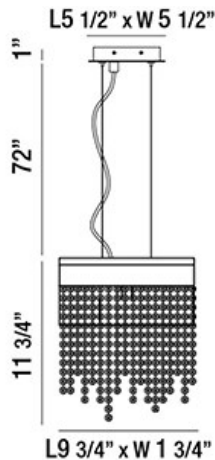

ROSSI, 10" RECTANGULAR PENDANT

PRODUCT DETAILS

No.	:	30004-016
Product Color	:	CHROME
Product Material	:	METAL
Shade / Accent Colour	:	CLEAR
Shade / Accent Material	:	CRYSTAL
Length	:	9.75"
Width	:	1.75"
Height	:	11.75"
Overall Height	:	84.75"
Weight	:	3.7lbs

LIGHT SOURCE DETAILS

Light Source Type	:	INTEGRATED LED
Input Voltage	:	120V
Bulb Voltage	:	120V
Socket Type	:	LED
Total Wattage	:	10W
Initial Lumens	:	800lm
Kelvin	:	3000K
CRI	:	80+
Dimmable	:	Yes

OPTIONS AVAILABLE

ITEM NO.	FINISH	SHADE
30004-016	CHROME	CLEAR

TECHNICAL DETAILS

Light Direction	:	Down
Hanging Support Type	:	AIRCRAFT CABLE
Hanging Support Length	:	72"
Canopy / Backplate Length	:	5.5"
Canopy / Backplate Height	:	1"
Canopy / Backplate Width	:	5.5"
Adjustable Lamp Head	:	No
Location	:	DRY
Approval	:	