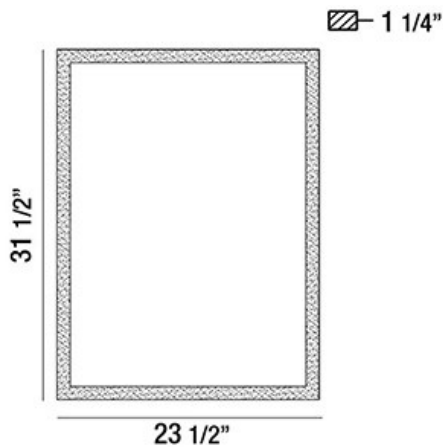

PROJECT INFORMATION

Job Name: Date: Type:

Comments: