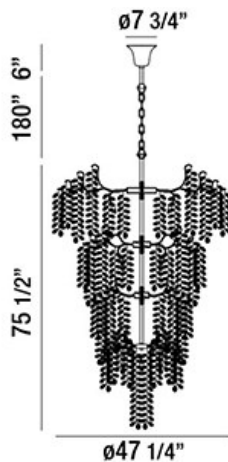

CAMPOBASSO, 47" ROUND CHANDELIER

PRODUCT DETAILS

No.	:	29062-010
Product Color	:	ANTIQUE GOLD
Product Material	:	METAL
Shade / Accent Colour	:	CLEAR/AMBER
Shade / Accent Material	:	HAND PRESSED GLASS
Diameter	:	47.25"
Height	:	75.5"
Overall Height	:	261.5"
Weight	:	200lbs

LIGHT SOURCE DETAILS

Number of Bulbs	:	33
Light Source	:	Halogen
Light Source Type	:	G9
Input Voltage	:	120V
Socket Type	:	G9
Wattage	:	40W
Total Wattage	:	1320W
Bulb Included	:	Yes
Dimmable	:	Yes

OPTIONS AVAILABLE

ITEM NO.	FINISH	SHADE
29062-010	ANTIQUE GOLD	CLEAR/AMBER

TECHNICAL DETAILS

Light Direction	:	Down
Hanging Support Type	:	CHAIN
Hanging Support Length	:	180"
Canopy / Backplate Height	:	6"
Canopy / Backplate Dia.	:	7.75"
Adjustable Lamp Head	:	No
Location	:	DRY
Approval	:	