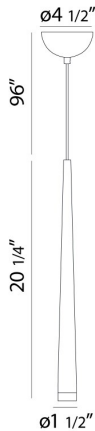

TASSONE, 5" PENDANT

PRODUCT DETAILS

No.	:	28232-025
Product Color	:	SATIN NICKEL
Product Material	:	METAL
Shade / Accent Colour	:	FROSTED
Shade / Accent Material	:	ACRYLIC
Diameter	:	1.5"
Height	:	20.25"
Overall Height	:	116.25"
Weight	:	1.9lbs

LIGHT SOURCE DETAILS

Light Source Type	:	INTEGRATED LED
Input Voltage	:	120V
Bulb Voltage	:	120V
Socket Type	:	LED
Total Wattage	:	5W
Delivered Lumens	:	330lm
Kelvin	:	3000K
CRI	:	80+
Dimmable	:	Yes

OPTIONS AVAILABLE

ITEM NO.	FINISH	SHADE
28232-018	CHROME	FROSTED
28232-025	SATIN NICKEL	FROSTED

TECHNICAL DETAILS

Light Direction	:	Down
Hanging Support Type	:	WIRE
Hanging Support Length	:	96"
Canopy / Backplate Height	:	2"
Canopy / Backplate Dia.	:	4.5"
Adjustable Lamp Head	:	No
Location	:	DRY
Approval	:	