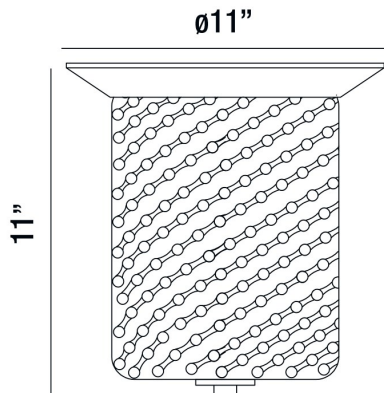

ELLI, 11" CEILING MOUNT

PRODUCT DETAILS

No.	:	28044-017
Product Color	:	CHROME
Product Material	:	METAL
Shade / Accent Colour	:	CLEAR
Shade / Accent Material	:	TEXTURED GLASS
Diameter	:	11"
Height	:	11"
Weight	:	5.3lbs

OPTIONS AVAILABLE

ITEM NO.	FINISH	SHADE
28044-017	CHROME	CLEAR

TECHNICAL DETAILS

Canopy / Backplate Height	:	1.25"
Canopy / Backplate Dia.	:	11"
Adjustable Lamp Head	:	No
Location	:	DRY
Approval	:	

PROJECT INFORMATION