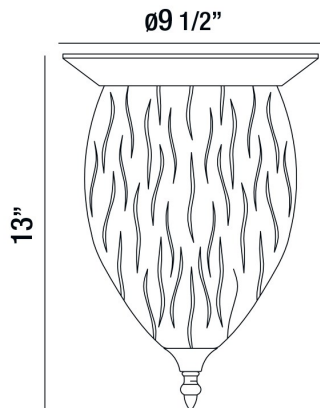

HAZEL, 10" CEILING MOUNT

PRODUCT DETAILS

No.	:	28043-010
Product Color	:	CHROME
Product Material	:	METAL
Shade / Accent Colour	:	CLEAR
Shade / Accent Material	:	TEXTURED GLASS
Diameter	:	9.5"
Height	:	13"
Weight	:	7.9lbs

LIGHT SOURCE DETAILS

Number of Bulbs	:	3
Light Source	:	Incandescent
Light Source Type	:	B10
Input Voltage	:	120V
Bulb Voltage	:	120V
Socket Type	:	E12
Wattage	:	60W
Total Wattage	:	180W
Bulb Included	:	No
Dimmable	:	Yes

OPTIONS AVAILABLE

ITEM NO.	FINISH	SHADE
28043-010	CHROME	CLEAR

TECHNICAL DETAILS

Canopy / Backplate Height	:	1.25"
Canopy / Backplate Dia.	:	9.5"
Adjustable Lamp Head	:	No
Location	:	DRY
Approval	:	

PROJECT INFORMATION