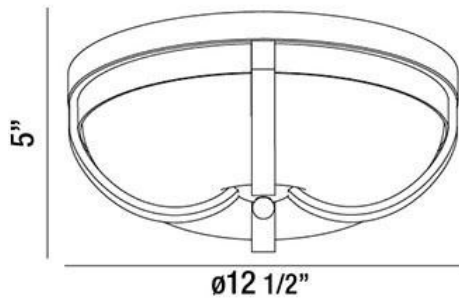

## ANDREW, 13" CEILING MOUNT

### PRODUCT DETAILS

No.	:	26637-013
Product Color	:	SATIN NICKEL
Product Material	:	METAL
Shade / Accent Colour	:	OPAL WHITE
Shade / Accent Material	:	GLASS
Diameter	:	12.5"
Height	:	5"
Weight	:	5.1lbs

### TECHNICAL DETAILS

Canopy / Backplate Height	:	1"
Canopy / Backplate Dia.	:	12.5"
Adjustable Lamp Head	:	No
Approval	:	