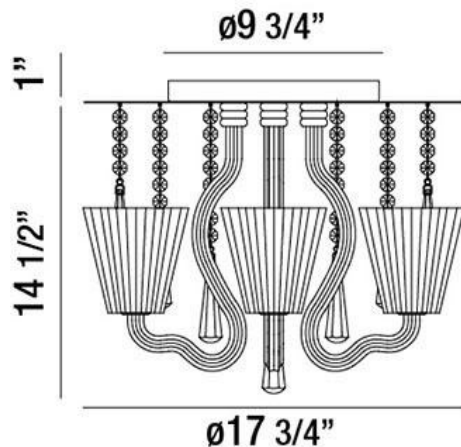

CORATO, 18" CEILING MOUNT

PRODUCT DETAILS

No.	:	26243-016
Product Color	:	CHROME
Product Material	:	METAL
Shade / Accent Colour	:	CLEAR
Shade / Accent Material	:	BLOWN GLASS
Diameter	:	17.75"
Height	:	14.5"
Weight	:	14.5lbs

LIGHT SOURCE DETAILS

Number of Bulbs	:	4
Light Source	:	Halogen
Light Source Type	:	G9
Input Voltage	:	120V
Bulb Voltage	:	120V
Socket Type	:	G9
Wattage	:	40W
Total Wattage	:	160W
Bulb Included	:	Yes
Dimmable	:	Yes

OPTIONS AVAILABLE

ITEM NO.	FINISH	SHADE
26243-016	CHROME	CLEAR

TECHNICAL DETAILS

Canopy / Backplate Height	:	1"
Canopy / Backplate Dia.	:	9.75"
Adjustable Lamp Head	:	No
Location	:	DRY
Approval	:	

PROJECT INFORMATION