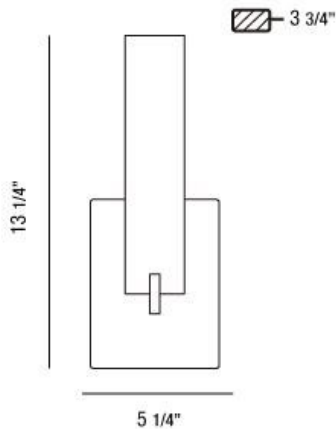

ZUMA, WALL MOUNT

PRODUCT DETAILS

No.	:	23271-012
Product Color	:	CHROME
Product Material	:	METAL
Shade / Accent Colour	:	FROSTED
Shade / Accent Material	:	GLASS
Width	:	5.25"
Height	:	13.25"
Ext	:	3.75"
Weight	:	2lbs

LIGHT SOURCE DETAILS

Number of Bulbs	:	2
Light Source	:	Halogen
Light Source Type	:	G9
Input Voltage	:	120V
Bulb Voltage	:	120V
Socket Type	:	G9
Wattage	:	40W
Total Wattage	:	80W
Bulb Included	:	Yes
Dimmable	:	Yes

OPTIONS AVAILABLE

ITEM NO.	FINISH	SHADE
23271-012	CHROME	FROSTED
23271-029	BRUSHED NICKEL	FROSTED
	OIL RUBBED	OPAL WHITE
23271-036	BRONZE	GLASS

TECHNICAL DETAILS

Light Direction	:	Up
Canopy / Backplate Length	:	6.125"
Canopy / Backplate Height	:	0.813"
Canopy / Backplate Width	:	4.5"
Adjustable Lamp Head	:	No
Mounting	:	Up
Approval	:	