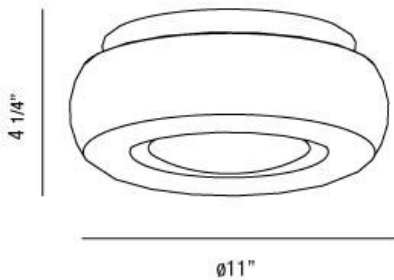

DISK, 11" CEILING MOUNT

PRODUCT DETAILS

No.	:	23024-014
Product Color	:	WHITE
Shade / Accent Colour	:	WHITE
Diameter	:	11"
Height	:	4.25"
Weight	:	4.3lbs

LIGHT SOURCE DETAILS

Number of Bulbs	:	1
Light Source	:	Fluorescent
Light Source Type	:	T5CIRCLINE
Input Voltage	:	120V
Socket Type	:	G10Q
Wattage	:	22W
Total Wattage	:	22W
Bulb Included	:	Yes
Dimmable	:	No

OPTIONS AVAILABLE

ITEM NO.	FINISH	SHADE
23024-014	WHITE	WHITE

TECHNICAL DETAILS

Canopy / Backplate Height	:	1.25"
Canopy / Backplate Dia.	:	8.75"
Adjustable Lamp Head	:	No
Approval	:	

PROJECT INFORMATION

Job Name: Date: Type: