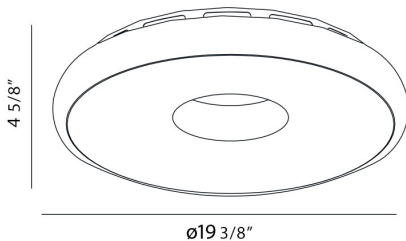

### PRODUCT DETAILS

No.	:	19581-019
Product Color	:	WHITE
Shade / Accent Colour	:	WHITE
Diameter	:	19.375"
Height	:	4.625"
Weight	:	8.1lbs

### LIGHT SOURCE DETAILS

Number of Bulbs	:	1
Light Source	:	Fluorescent
Light Source Type	:	T5CIRCLINE
Input Voltage	:	120V
Socket Type	:	2GX13
Wattage	:	55W
Total Wattage	:	55W
Bulb Included	:	No
Dimmable	:	No

### TECHNICAL DETAILS

Canopy / Backplate Height	:	4.25"
Canopy / Backplate Dia.	:	19.75"
Adjustable Lamp Head	:	No
Approval	:	